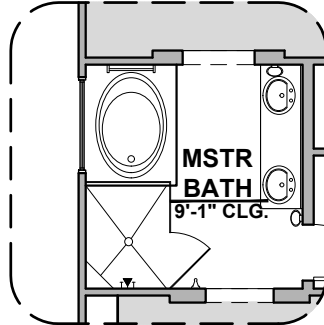

Shalem

1,473 Square Feet
Community: Peyton 7

LOGO	DESCRIPTION
	CABLE TV
	CAT 5 DATA

Spanish Colonial (A)

Tuscan (B)

Garage Orientation: Left Right

- Home is complete and accepted as built. _____
- Home construction is in process, buyer accepts all option locations. _____

Shalem Options

1,473 Square Feet
Community: Peyton 7

LOW VOLTAGE LEGEND	
LOGO	DESCRIPTION
	CABLE TV
	CAT 5 DATA

Fire Place

Contemporary
FirePlace

Traditional
FirePlace

Great Room
10'-1" CEILING
12'-0" x 15'-0"
Ceiling Beam
Treatment

MSTR
BATH
9'-1" CLG.
GLASS
DOOR
OPTION
Deluxe Tile
Shower

MSTR
BATH
9'-1" CLG.
Tub w/ Glass
Shower

MSTR
BATH
9'-1" CLG.
Deluxe Glass
Shower

Tankless Water
Heater

KITCHEN
9'-1" CEILING
12'-8" x 10'-5"
SKYLIGHTS
OPTIONAL
Gourmet Kitchen

BATH
9'-1" CLG.
Bath 2 Shower

Barn Door

Center Hinge ILO
Sliding Glass Door

Shalem Options

1,473 Square Feet

Community: Peyton 7

LOW VOLTAGE LEGEND	
LOGO	DESCRIPTION
	CABLE TV
	CAT 5 DATA

Extended Patio