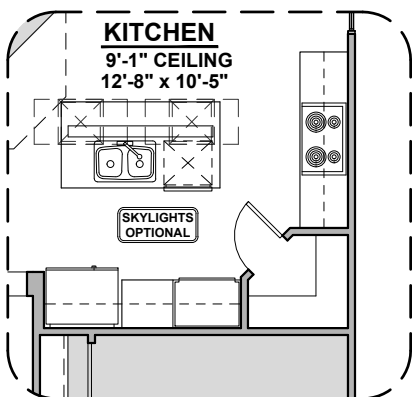

Shalem Options

1,473 Square Feet
Community: Peyton 7

LOW VOLTAGE LEGEND	
LOGO	DESCRIPTION
	CABLE TV
	CAT 5 DATA

Fire Place

Contemporary
FirePlace

Traditional
FirePlace

Great Room
10'-1" CEILING
12'-0" x 15'-0"
Ceiling Beam
Treatment

MSTR
BATH
9'-1" CLG.
GLASS
DOOR
OPTION
Deluxe Tile
Shower

MSTR
BATH
9'-1" CLG.
Tub w/ Glass
Shower

MSTR
BATH
9'-1" CLG.
Deluxe Glass
Shower

Tankless Water
Heater

KITCHEN
9'-1" CEILING
12'-8" x 10'-5"
SKYLIGHTS
OPTIONAL
Gourmet Kitchen

BATH
9'-1" CLG.
Bath 2 Shower

Barn Door

Center Hinge ILO
Sliding Glass Door

Shalem Options

1,473 Square Feet

Community: Peyton 7

LOW VOLTAGE LEGEND	
LOGO	DESCRIPTION
	CABLE TV
	CAT 5 DATA

Extended Patio