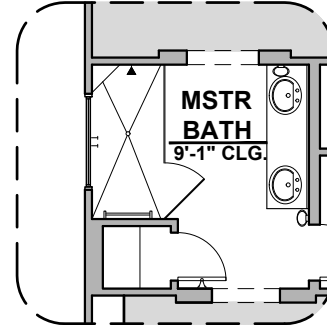

Shalem

1,473 Square Feet
Community: Peyton 7

LOGO	DESCRIPTION
	CABLE TV
	CAT 5 DATA

Spanish Colonial (A)

Tuscan (B)

Garage Orientation: Left Right

- Home is complete and accepted as built. _____
- Home construction is in process, buyer accepts all option locations. _____

Shalem Options

1,473 Square Feet
Community: Peyton 7

LOW VOLTAGE LEGEND	
LOGO	DESCRIPTION
	CABLE TV
	CAT 5 DATA

Fire Place

Contemporary
FirePlace

Traditional
FirePlace

Great Room
10'-1" CEILING
12'-0" x 15'-0"
Ceiling Beam
Treatment

MSTR
BATH
9'-1" CLG.
GLASS
DOOR
OPTION
Deluxe Tile
Shower

MSTR
BATH
9'-1" CLG.
Tub w/ Glass
Shower

MSTR
BATH
9'-1" CLG.
Deluxe Glass
Shower

Tankless Water
Heater

KITCHEN
9'-1" CEILING
12'-8" x 10'-5"
SKYLIGHTS
OPTIONAL
Gourmet Kitchen

BATH
9'-1" CLG.
Bath 2 Shower

Barn Door

Center Hinge ILO
Sliding Glass Door

Shalem Options

1,473 Square Feet

Community: Peyton 7

LOW VOLTAGE LEGEND	
LOGO	DESCRIPTION
	CABLE TV
	CAT 5 DATA

Extended Patio