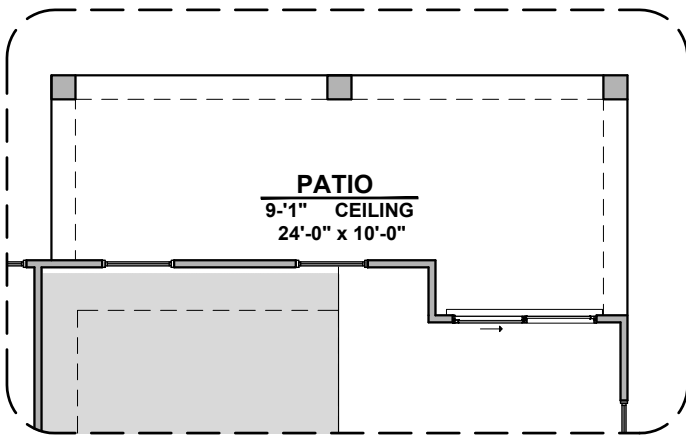

MSTR
BATH
9'-1" CLG.
GLASS
DOOR
OPTION
Deluxe Tile
Shower

MSTR
BATH
9'-1" CLG.
Tub w/ Glass
Shower

MSTR
BATH
9'-1" CLG.
Deluxe Glass
Shower

Tankless Water
Heater

KITCHEN
9'-1" CEILING
12'-8" x 10'-5"
SKYLIGHTS
OPTIONAL
Gourmet Kitchen

BATH
9'-1" CLG.
Bath 2 Shower

Barn Door

Center Hinge ILO
Sliding Glass Door

Shalem Options

1,473 Square Feet

Community: Peyton 7

LOW VOLTAGE LEGEND	
LOGO	DESCRIPTION
	CABLE TV
	CAT 5 DATA

Extended Patio

Stacking Door In Addition To Standard Door

*Includes Tile in Great Room & Extended Patio

Stacking Door ILO Standard Door

*Includes Tile in Great Room & Extended Patio