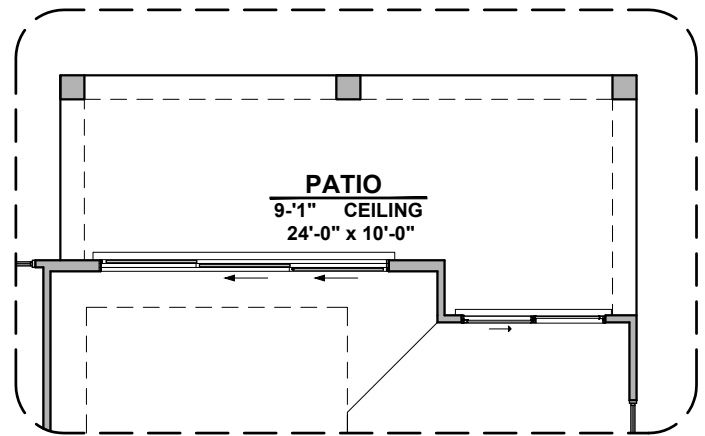

MSTR
BATH
9'-1" CLG.
GLASS
DOOR
OPTION
Deluxe Tile
Shower

MSTR
BATH
9'-1" CLG.
Tub w/ Glass
Shower

MSTR
BATH
9'-1" CLG.
Deluxe Glass
Shower

Tankless Water
Heater

KITCHEN
9'-1" CEILING
12'-8" x 10'-5"
SKYLIGHTS
OPTIONAL
Gourmet Kitchen

BATH
9'-1" CLG.
Bath 2 Shower

Barn Door

Center Hinge ILO
Sliding Glass Door

Shalem Options

1,473 Square Feet

Community: Peyton 7

LOW VOLTAGE LEGEND	
LOGO	DESCRIPTION
	CABLE TV
	CAT 5 DATA

Extended Patio

Stacking Door In Addition To Standard Door

*Includes Tile in Great Room & Extended Patio

Stacking Door ILO Standard Door

*Includes Tile in Great Room & Extended Patio