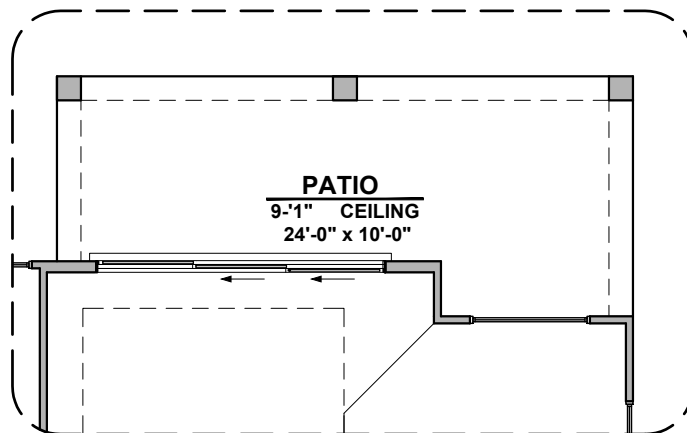

MSTR
BATH
9'-1" CLG.
GLASS
DOOR
OPTION
Deluxe Tile
Shower

MSTR
BATH
9'-1" CLG.
Tub w/ Glass
Shower

MSTR
BATH
9'-1" CLG.
Deluxe Glass
Shower

Tankless Water
Heater

KITCHEN
9'-1" CEILING
12'-8" x 10'-5"
SKYLIGHTS
OPTIONAL
Gourmet Kitchen

BATH
9'-1" CLG.
Bath 2 Shower

Barn Door

Center Hinge ILO
Sliding Glass Door

Shalem Options

1,473 Square Feet

Community: Peyton 7

LOW VOLTAGE LEGEND	
LOGO	DESCRIPTION
	CABLE TV
	CAT 5 DATA

Extended Patio

Stacking Door In Addition To Standard Door

*Includes Tile in Great Room & Extended Patio

Stacking Door ILO Standard Door

*Includes Tile in Great Room & Extended Patio