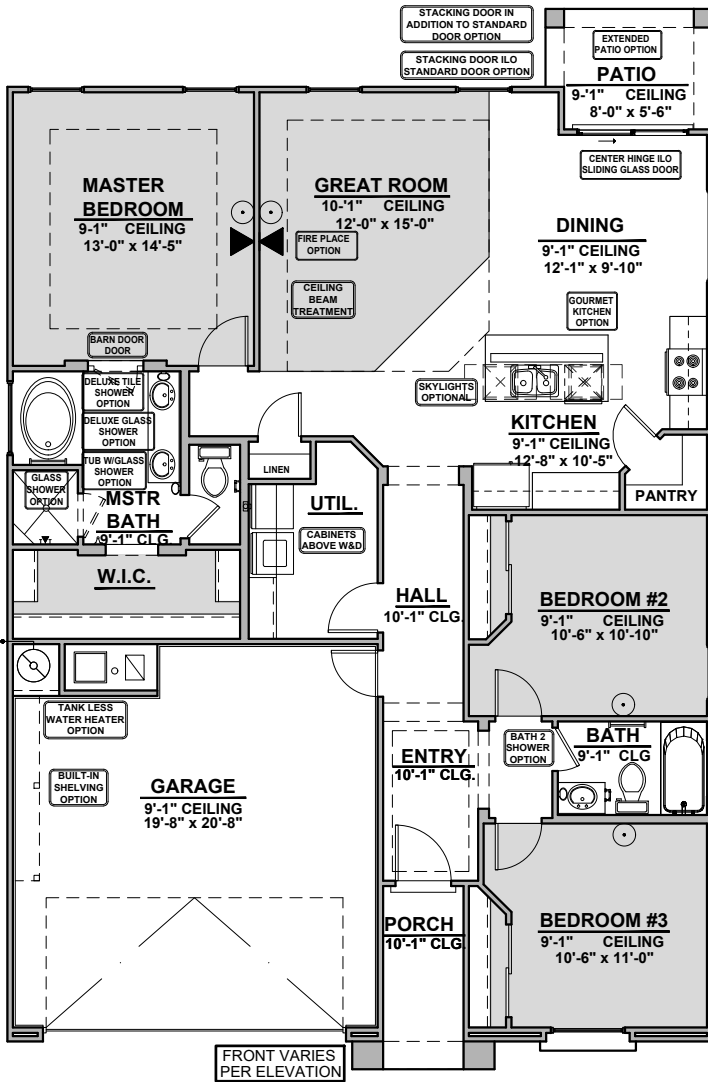

Shalem

1,473 Square Feet
Community: Peyton 7

LOGO	DESCRIPTION
	CABLE TV
	CAT 5 DATA

Spanish Colonial (A)

Tuscan (B)

Garage Orientation: Left Right

- Home is complete and accepted as built. _____
- Home construction is in process, buyer accepts all option locations. _____

Shalem Options

1,473 Square Feet
Community: Peyton 7

LOW VOLTAGE LEGEND	
LOGO	DESCRIPTION
	CABLE TV
	CAT 5 DATA

Fire Place

Contemporary
FirePlace

Traditional
FirePlace

Great Room
10'-1" CEILING
12'-0" x 15'-0"
Ceiling Beam
Treatment

MSTR
BATH
9'-1" CLG.
GLASS
DOOR
OPTION
Deluxe Tile
Shower

MSTR
BATH
9'-1" CLG.
Tub w/ Glass
Shower

MSTR
BATH
9'-1" CLG.
Deluxe Glass
Shower

Tankless Water
Heater

KITCHEN
9'-1" CEILING
12'-8" x 10'-5"
SKYLIGHTS
OPTIONAL
Gourmet Kitchen

BATH
9'-1" CLG.
Bath 2 Shower

Barn Door

Center Hinge ILO
Sliding Glass Door

Shalem Options

1,473 Square Feet

Community: Peyton 7

LOW VOLTAGE LEGEND	
LOGO	DESCRIPTION
	CABLE TV
	CAT 5 DATA

Extended Patio