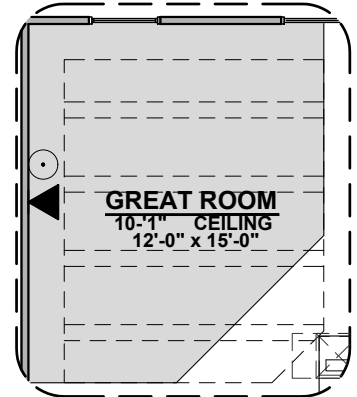

Shalem Options

1,473 Square Feet
Community: Peyton 7

LOW VOLTAGE LEGEND	
LOGO	DESCRIPTION
	CABLE TV
	CAT 5 DATA

Fire Place

Contemporary
FirePlace

Traditional
FirePlace

Great Room
10'-1" CEILING
12'-0" x 15'-0"
Ceiling Beam
Treatment

MSTR
BATH
9'-1" CLG.
GLASS
DOOR
OPTION
Deluxe Tile
Shower

MSTR
BATH
9'-1" CLG.
Tub w/ Glass
Shower

MSTR
BATH
9'-1" CLG.
Deluxe Glass
Shower

Tankless Water
Heater

KITCHEN
9'-1" CEILING
12'-8" x 10'-5"
SKYLIGHTS
OPTIONAL
Gourmet Kitchen

BATH
9'-1" CLG.
Bath 2 Shower

Barn Door

Center Hinge ILO
Sliding Glass Door

Shalem Options

1,473 Square Feet

Community: Peyton 7

LOW VOLTAGE LEGEND	
LOGO	DESCRIPTION
	CABLE TV
	CAT 5 DATA

Extended Patio