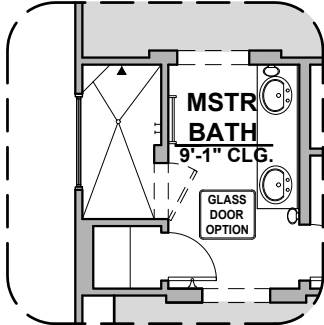

Shalem

1,473 Square Feet
Community: Peyton 7

LOGO	DESCRIPTION
	CABLE TV
	CAT 5 DATA

Spanish Colonial (A)

Tuscan (B)

Garage Orientation: Left Right

- Home is complete and accepted as built. _____
- Home construction is in process, buyer accepts all option locations. _____

Shalem Options

1,473 Square Feet
Community: Peyton 7

LOW VOLTAGE LEGEND	
LOGO	DESCRIPTION
	CABLE TV
	CAT 5 DATA

Fire Place

Contemporary
FirePlace

Traditional
FirePlace

Great Room
10'-1" CEILING
12'-0" x 15'-0"
Ceiling Beam
Treatment

MSTR
BATH
9'-1" CLG.
GLASS
DOOR
OPTION
Deluxe Tile
Shower

MSTR
BATH
9'-1" CLG.
Tub w/ Glass
Shower

MSTR
BATH
9'-1" CLG.
Deluxe Glass
Shower

Tankless Water
Heater

KITCHEN
9'-1" CEILING
12'-8" x 10'-5"
SKYLIGHTS
OPTIONAL
Gourmet Kitchen

BATH
9'-1" CLG.
Bath 2 Shower

Barn Door

Center Hinge ILO
Sliding Glass Door

Shalem Options

1,473 Square Feet

Community: Peyton 7

LOW VOLTAGE LEGEND	
LOGO	DESCRIPTION
	CABLE TV
	CAT 5 DATA

Extended Patio